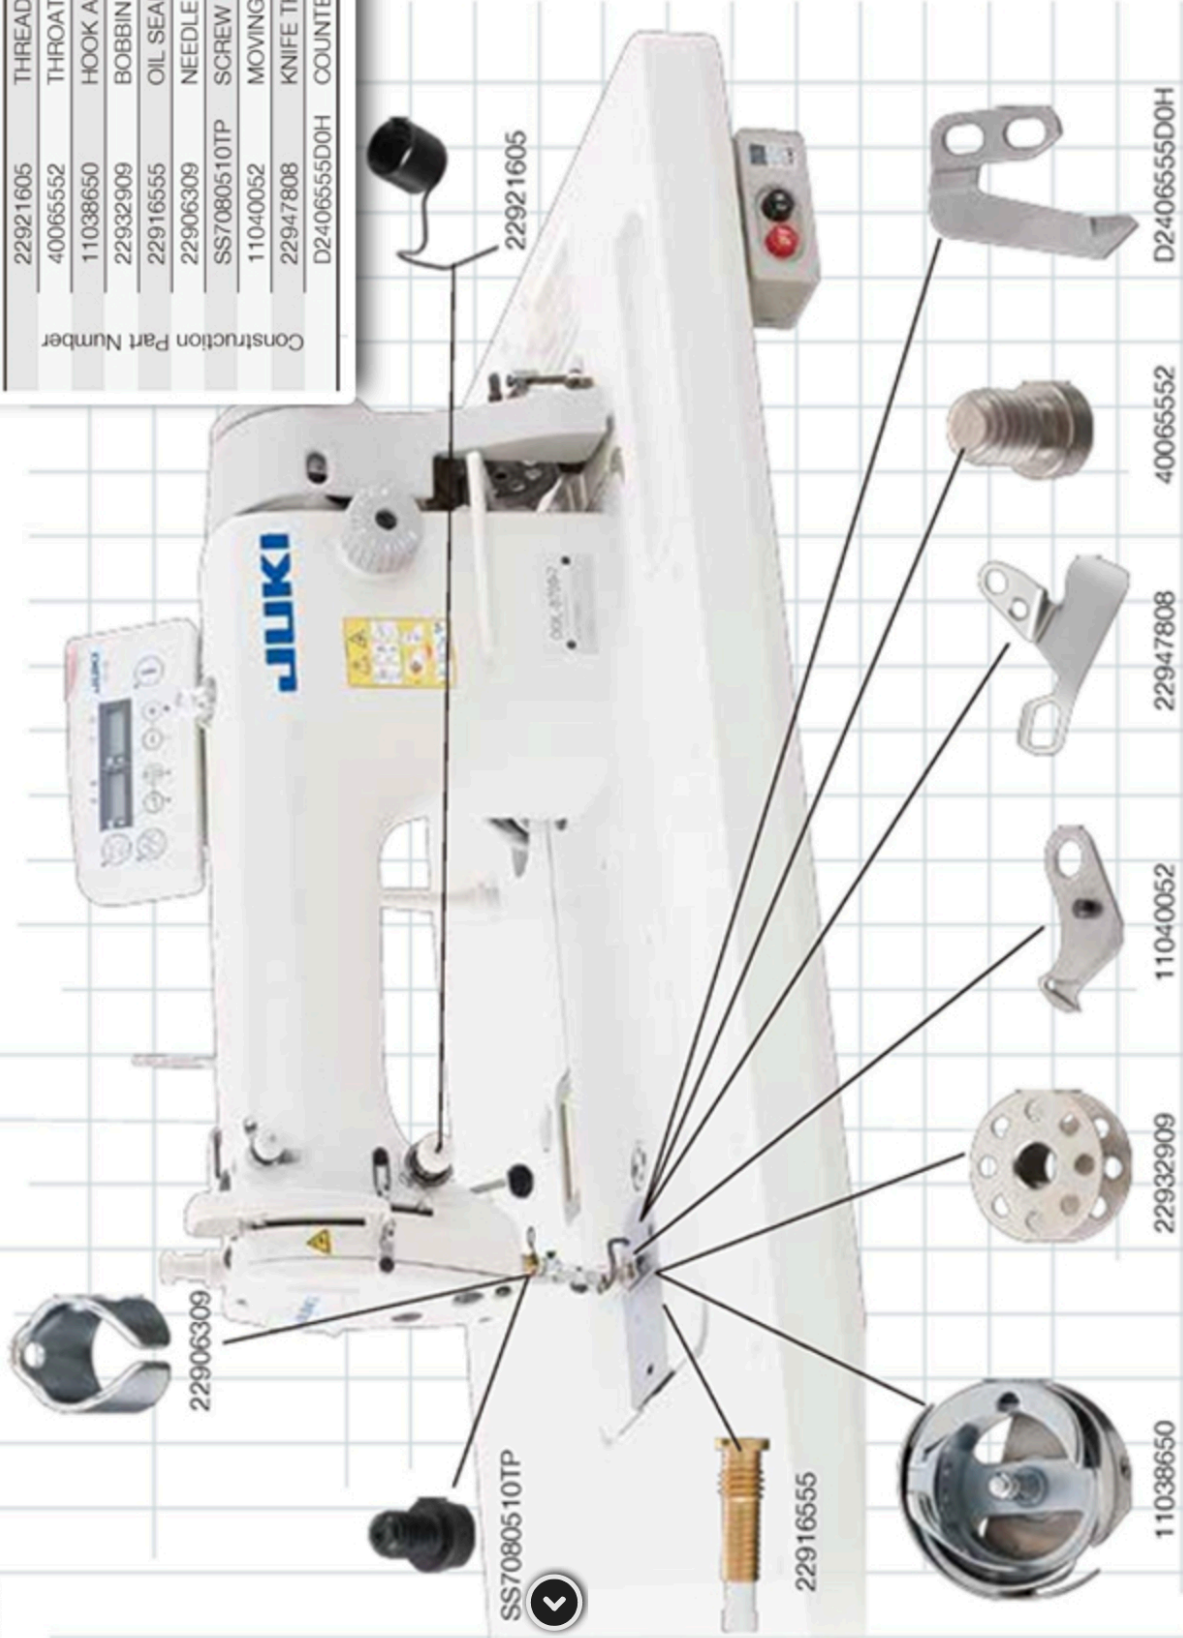

Kit P/N	Description	Qty
DDL8700-7	PROMOTIONAL_PARTS_ASSY	1 set
22921605	THREAD TAKE-UP SPRING	2
40065552	THROAT PLATE SCREW	1
11038650	HOOK ASM.	1
22932909	BOBBIN	3
22916555	OIL SEAL SCREW ASM.	1
22906309	NEEDLE BAR THREAD GUIDE	1
SS7080510TP	SCREW 1/8-44 L=4.5	1
11040052	MOVING KNIFE ASM.	1
22947808	KNIFE THREAD GUIDE	1
D2406555D0H	COUNTER KNIFE	2

JUKI's Genuine Parts
DDL8700-7

JUKI